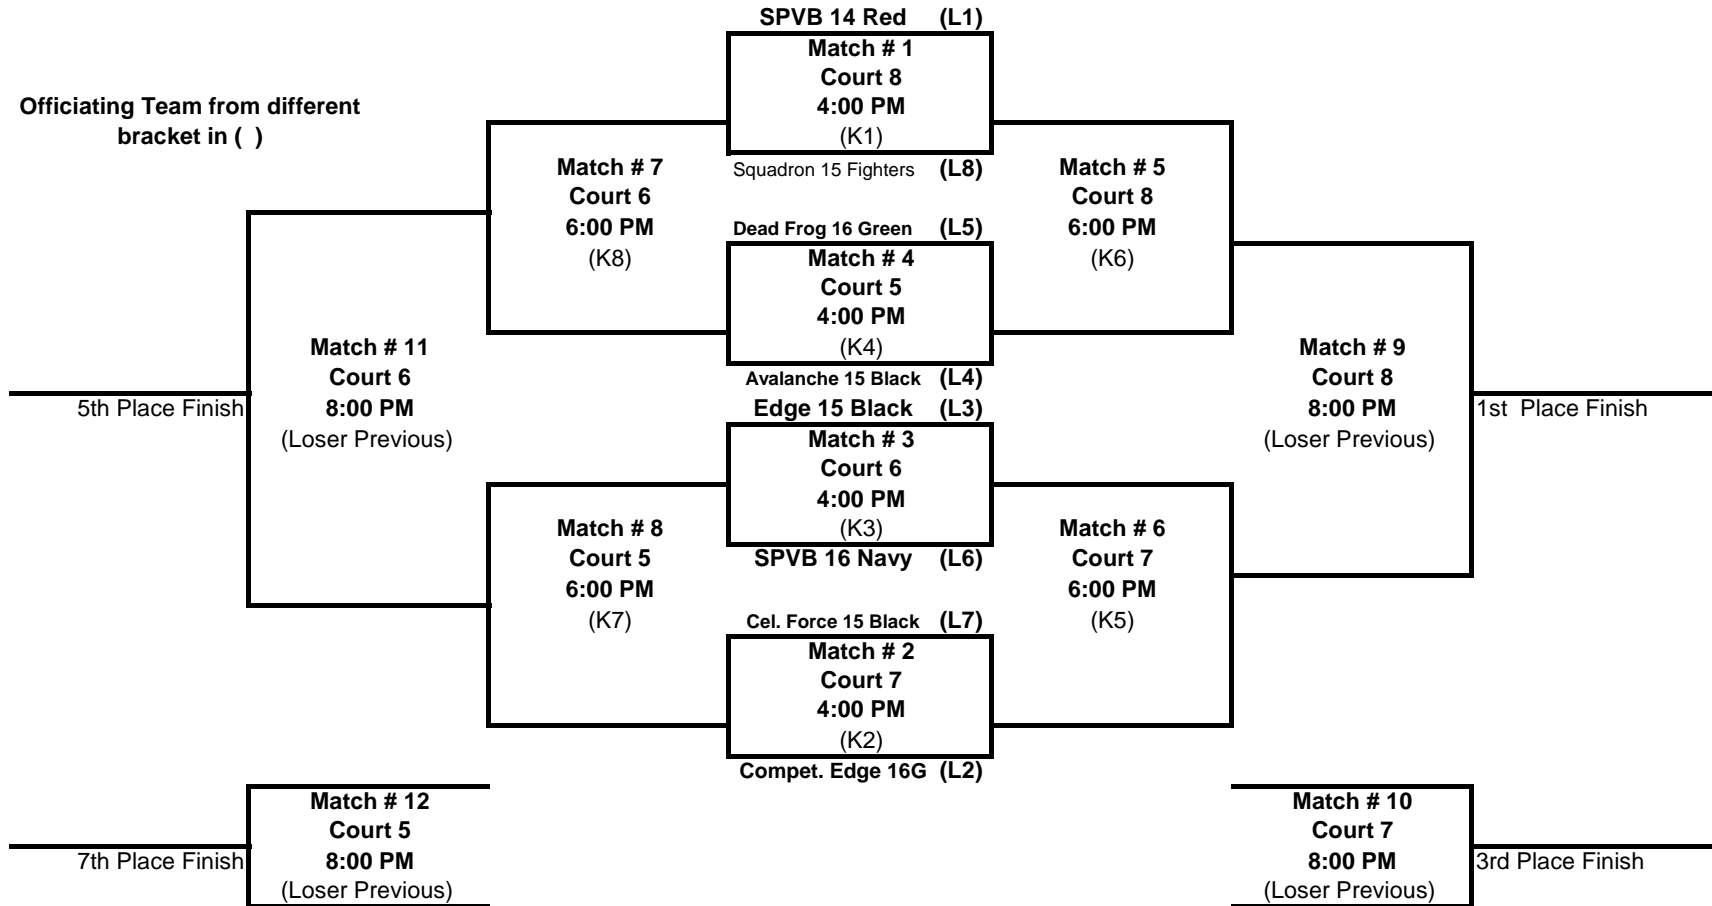

Illinois Basketball Acad.- am

Saturday, May 3, 2008

Bracket G

Fusion Sports Center- am

Saturday, May 3, 2008

Bracket H

Fusion Sports Center- am

Saturday, May 3, 2008

Bracket I

Great Lakes Center- pm

Saturday, May 3, 2008

Bracket J

Great Lakes Center- pm

Saturday, May 3, 2008

Bracket K

Great Lakes Center- pm

Saturday, May 3, 2008

Bracket L

Great Lakes Center- pm

Saturday, May 3, 2008

Bracket M

Illinois Basketball Acad.- pm

Saturday, May 3, 2008

Bracket N

Illinois Basketball Acad.- pm

Saturday, May 3, 2008

Bracket O

Fusion Sports Center- pm

Saturday, May 3, 2008

Bracket P

Fusion Sports Center- pm

Saturday, May 3, 2008