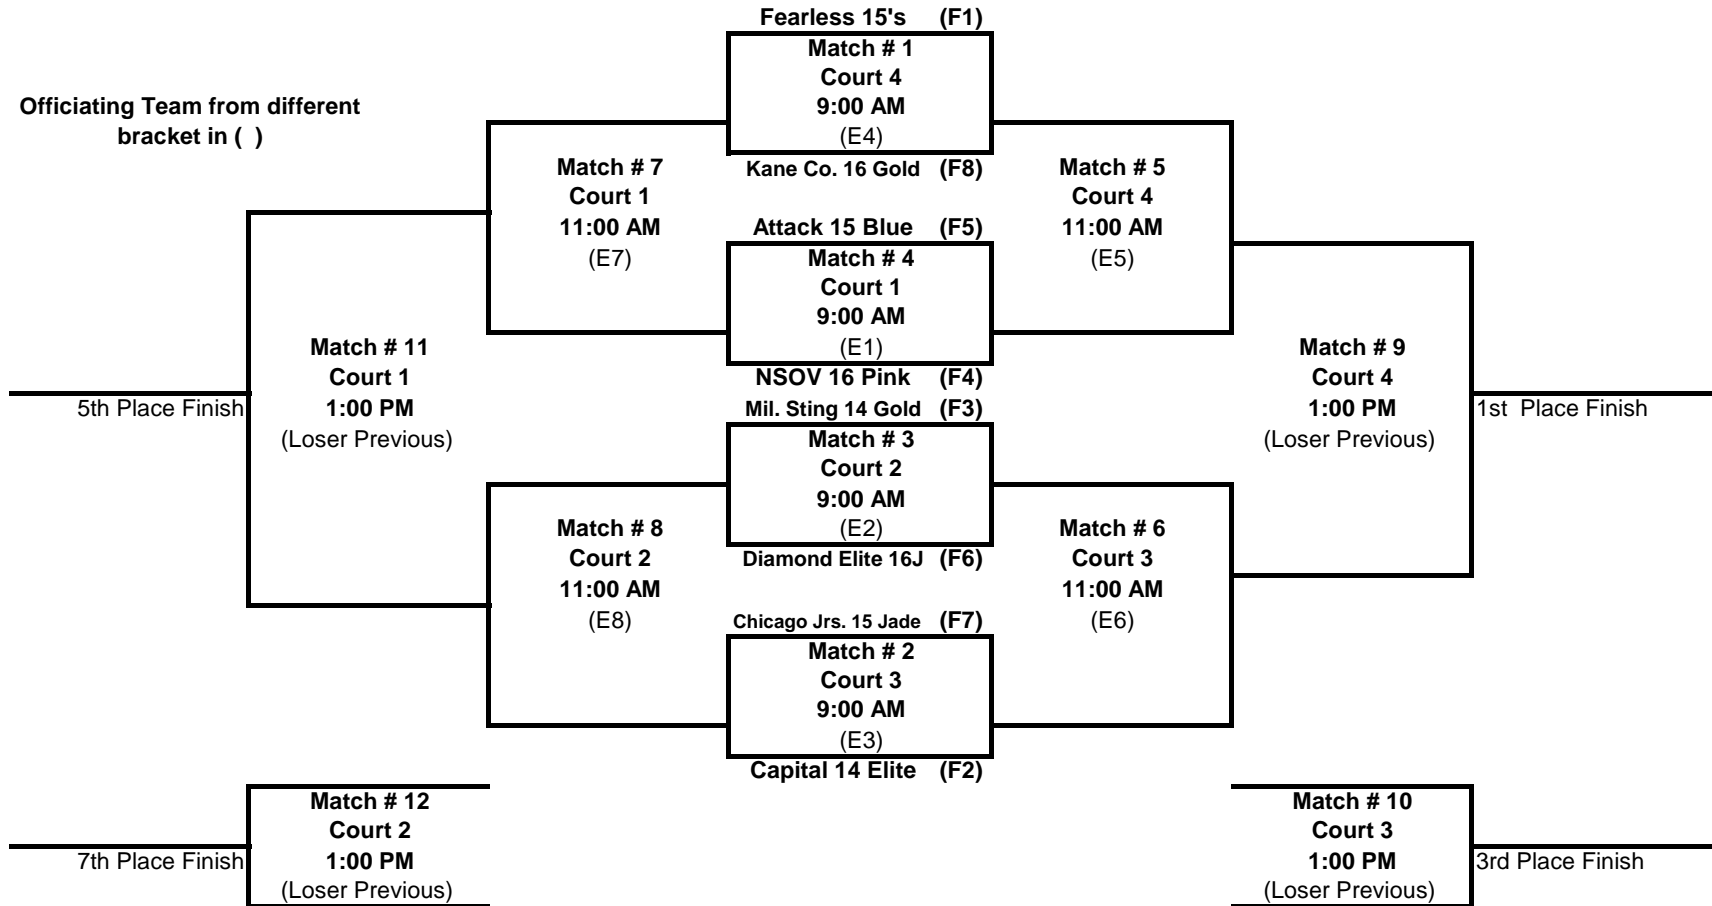

Bracket A

Great Lakes Center- am

Saturday, May 3, 2008

Bracket B

Great Lakes Center- am

Saturday, May 3, 2008

Bracket C

Great Lakes Center- am

Saturday, May 3, 2008

Bracket D

Great Lakes Center- am

Saturday, May 3, 2008

Bracket E

Illinois Basketball Acad.- am

Saturday, May 3, 2008

Bracket F

Illinois Basketball Acad.- am

Saturday, May 3, 2008

Bracket G

Fusion Sports Center- am

Saturday, May 3, 2008

Bracket H

Fusion Sports Center- am

Saturday, May 3, 2008

Bracket I

Great Lakes Center- pm

Saturday, May 3, 2008

Bracket J

Great Lakes Center- pm

Saturday, May 3, 2008

Bracket K

Great Lakes Center- pm