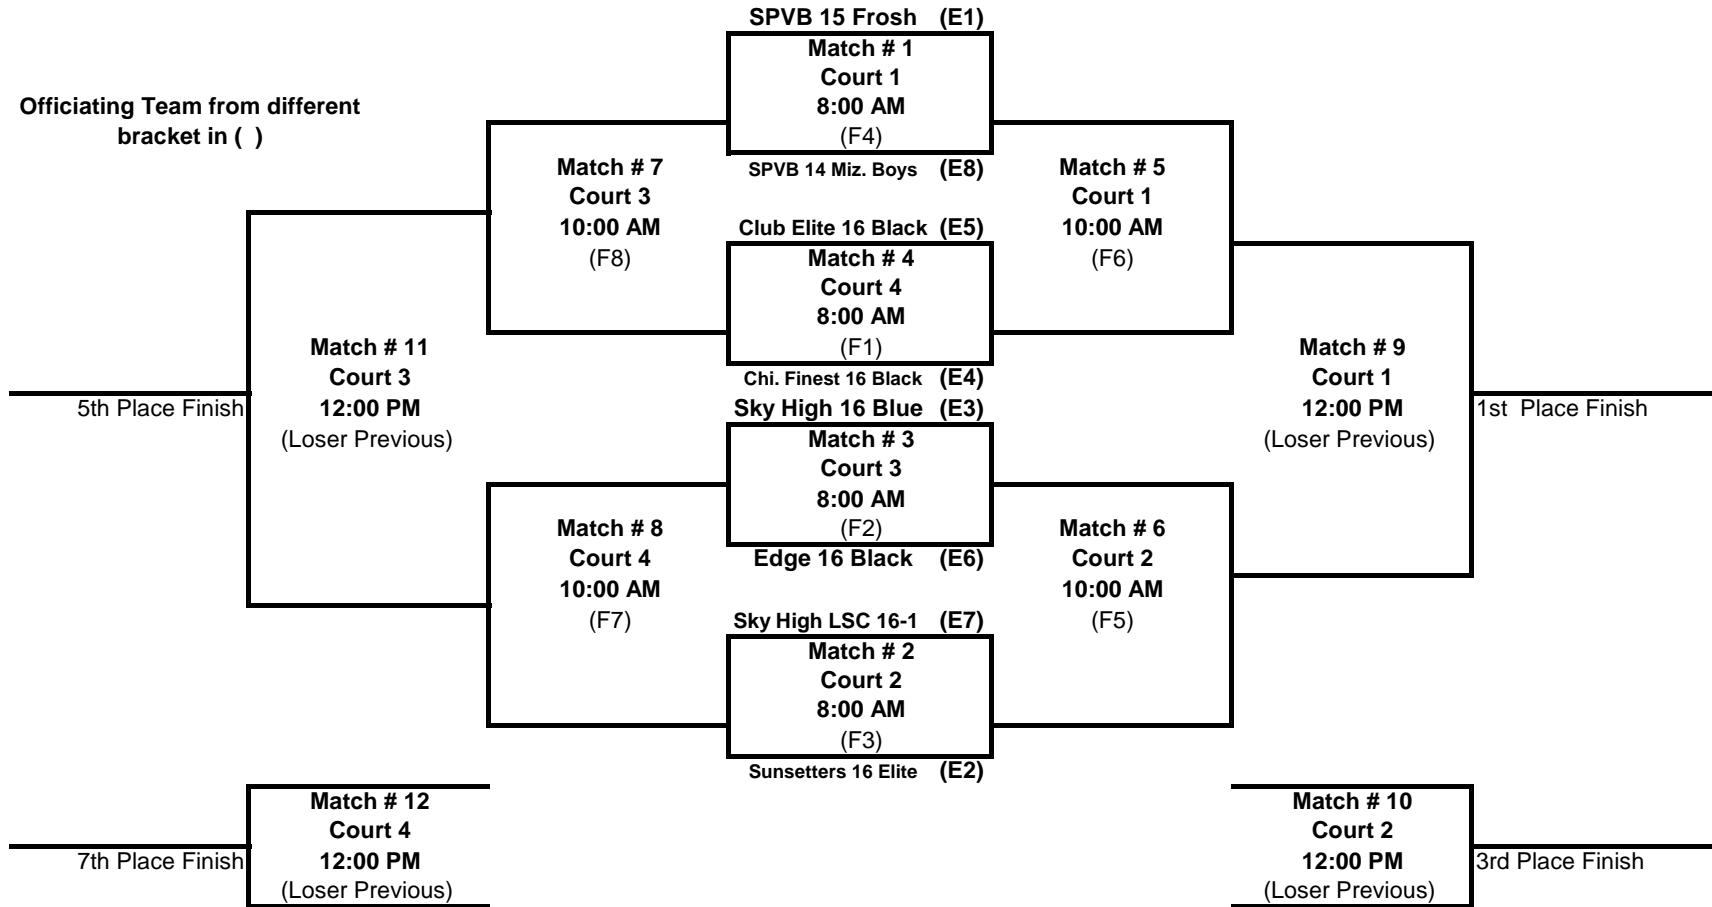

Bracket A

Great Lakes Center- am

Saturday, May 3, 2008

Bracket B

Great Lakes Center- am

Saturday, May 3, 2008

Bracket C

Great Lakes Center- am

Saturday, May 3, 2008

Bracket D

Great Lakes Center- am

Saturday, May 3, 2008

Bracket E

Illinois Basketball Acad.- am

Saturday, May 3, 2008

Bracket F

Illinois Basketball Acad.- am

Saturday, May 3, 2008

Bracket G

Fusion Sports Center- am

Saturday, May 3, 2008

Bracket H

Fusion Sports Center- am

Saturday, May 3, 2008

Bracket I

Great Lakes Center- pm

Saturday, May 3, 2008

Bracket J

Great Lakes Center- pm

Saturday, May 3, 2008

Bracket K

Great Lakes Center- pm