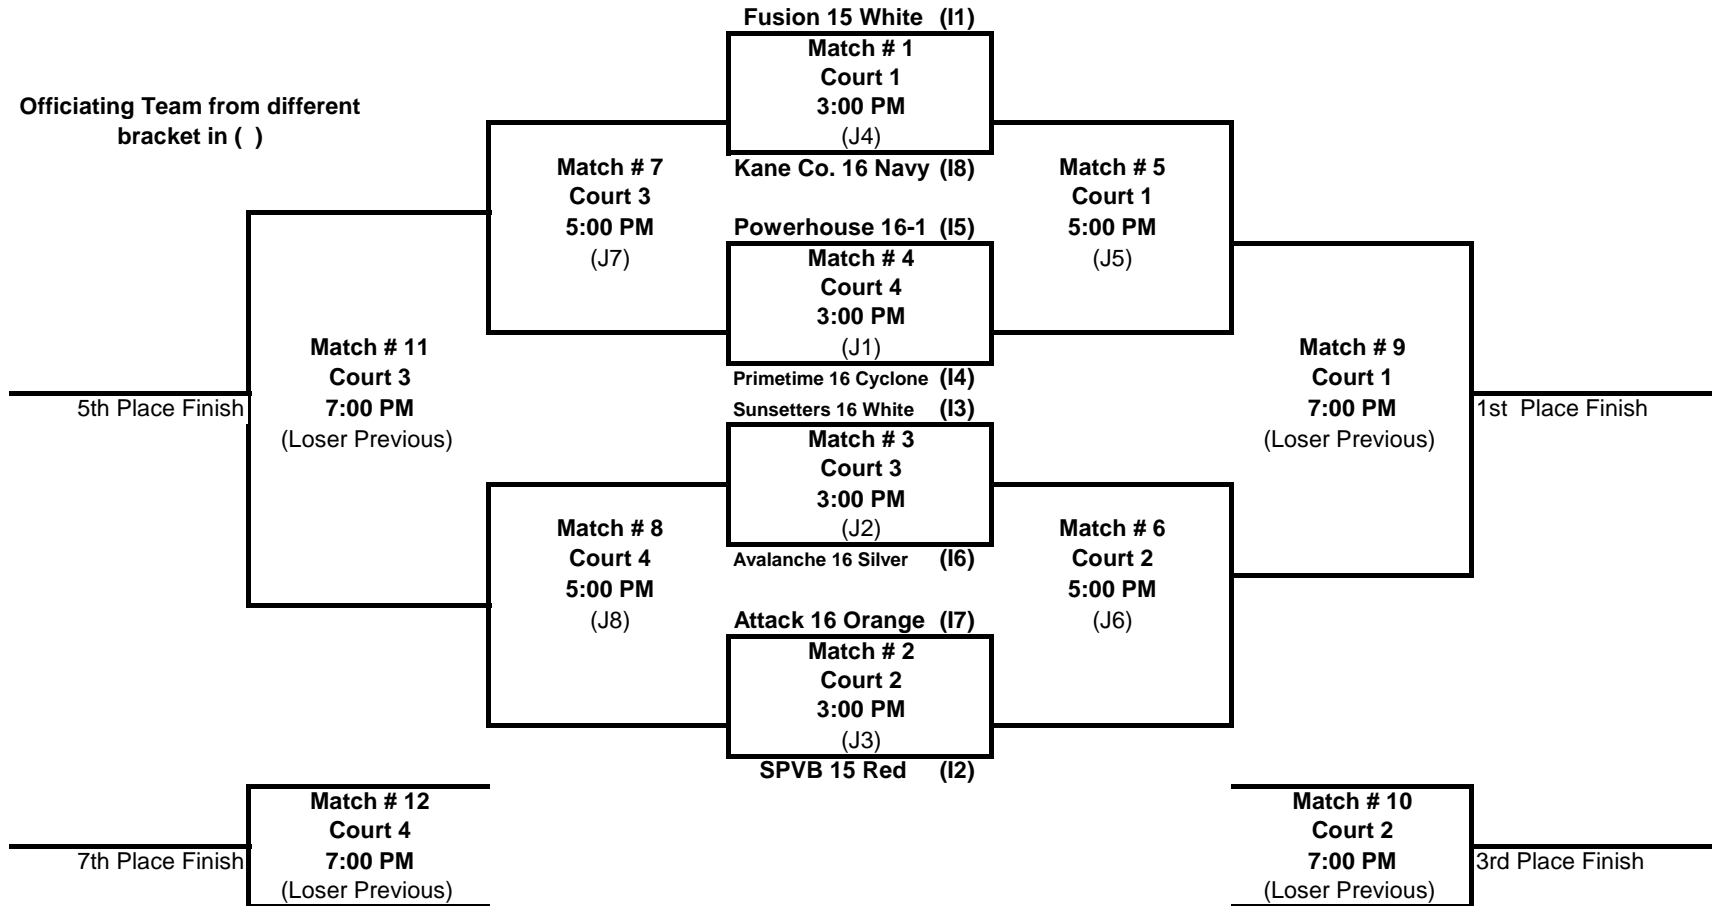

Bracket A

Great Lakes Center- am

Saturday, May 3, 2008

Bracket B

Great Lakes Center- am

Saturday, May 3, 2008

Bracket C

Great Lakes Center- am

Saturday, May 3, 2008

Bracket D

Great Lakes Center- am

Saturday, May 3, 2008

Bracket E

Illinois Basketball Acad.- am

Saturday, May 3, 2008

Bracket F

Illinois Basketball Acad.- am

Saturday, May 3, 2008

Bracket G

Fusion Sports Center- am

Saturday, May 3, 2008

Bracket H

Fusion Sports Center- am

Saturday, May 3, 2008

Bracket I

Great Lakes Center- pm

Saturday, May 3, 2008

Bracket J

Great Lakes Center- pm

Saturday, May 3, 2008

Bracket K

Great Lakes Center- pm