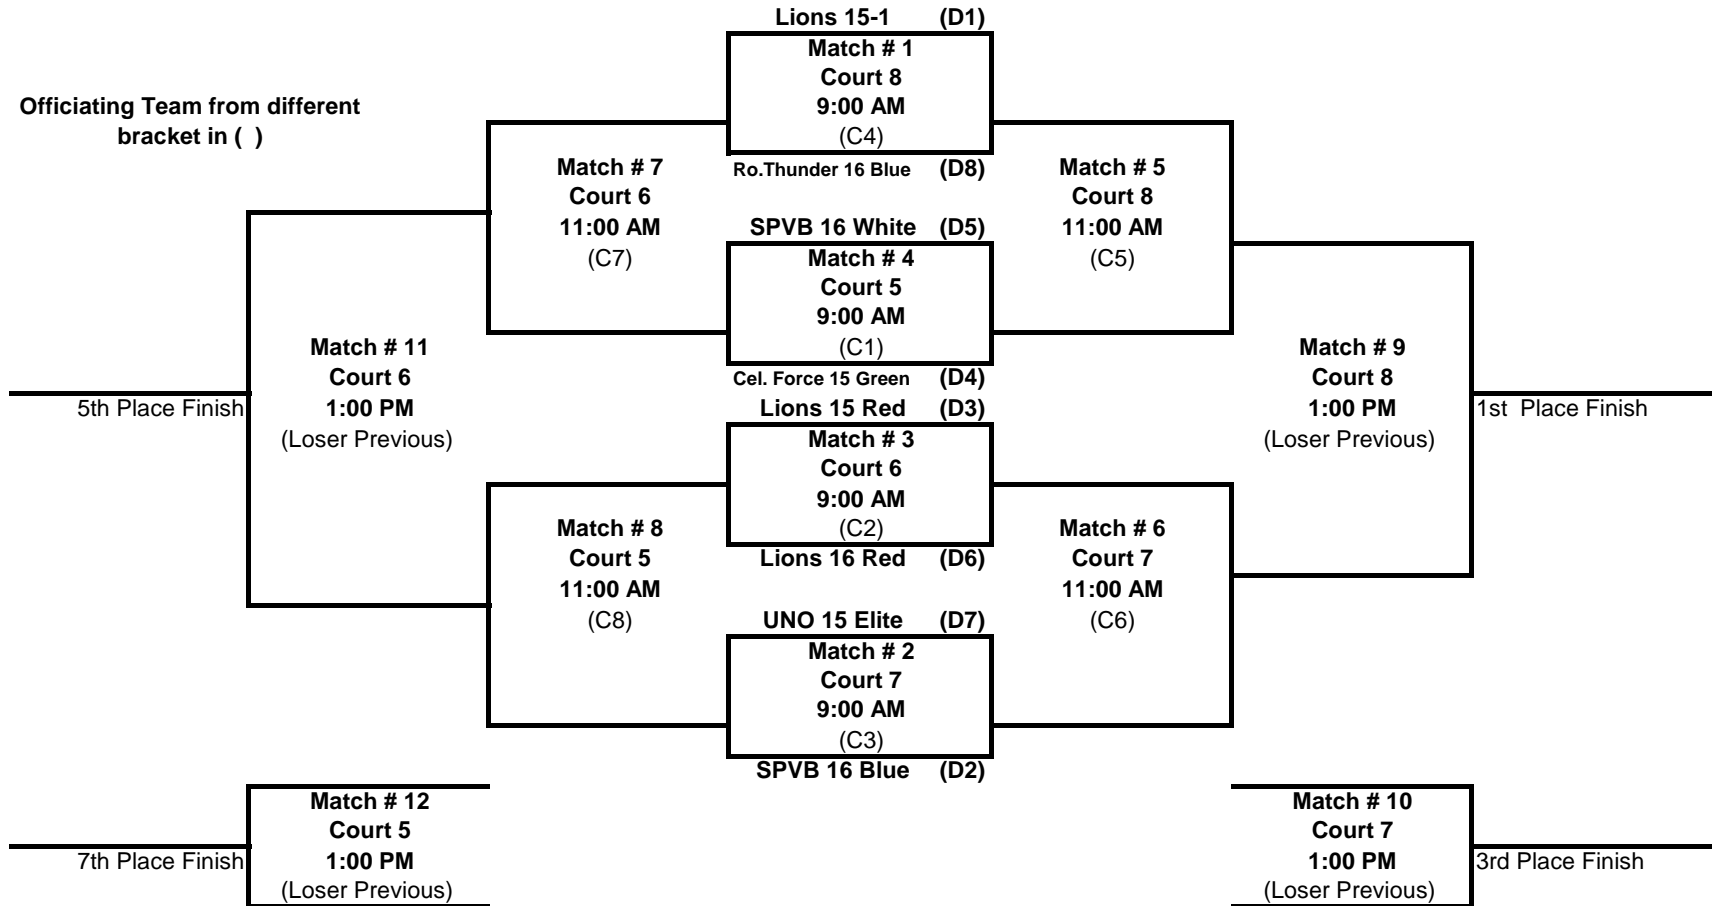

Bracket A

Great Lakes Center- am

Saturday, May 3, 2008

Bracket B

Great Lakes Center- am

Saturday, May 3, 2008

Bracket C

Great Lakes Center- am

Saturday, May 3, 2008

Bracket D

Great Lakes Center- am

Saturday, May 3, 2008

Bracket E

Illinois Basketball Acad.- am

Saturday, May 3, 2008

Bracket F

Illinois Basketball Acad.- am

Saturday, May 3, 2008

Bracket G

Fusion Sports Center- am

Saturday, May 3, 2008

Bracket H

Fusion Sports Center- am

Saturday, May 3, 2008

Bracket I

Great Lakes Center- pm

Saturday, May 3, 2008

Bracket J

Great Lakes Center- pm

Saturday, May 3, 2008

Bracket K

Great Lakes Center- pm