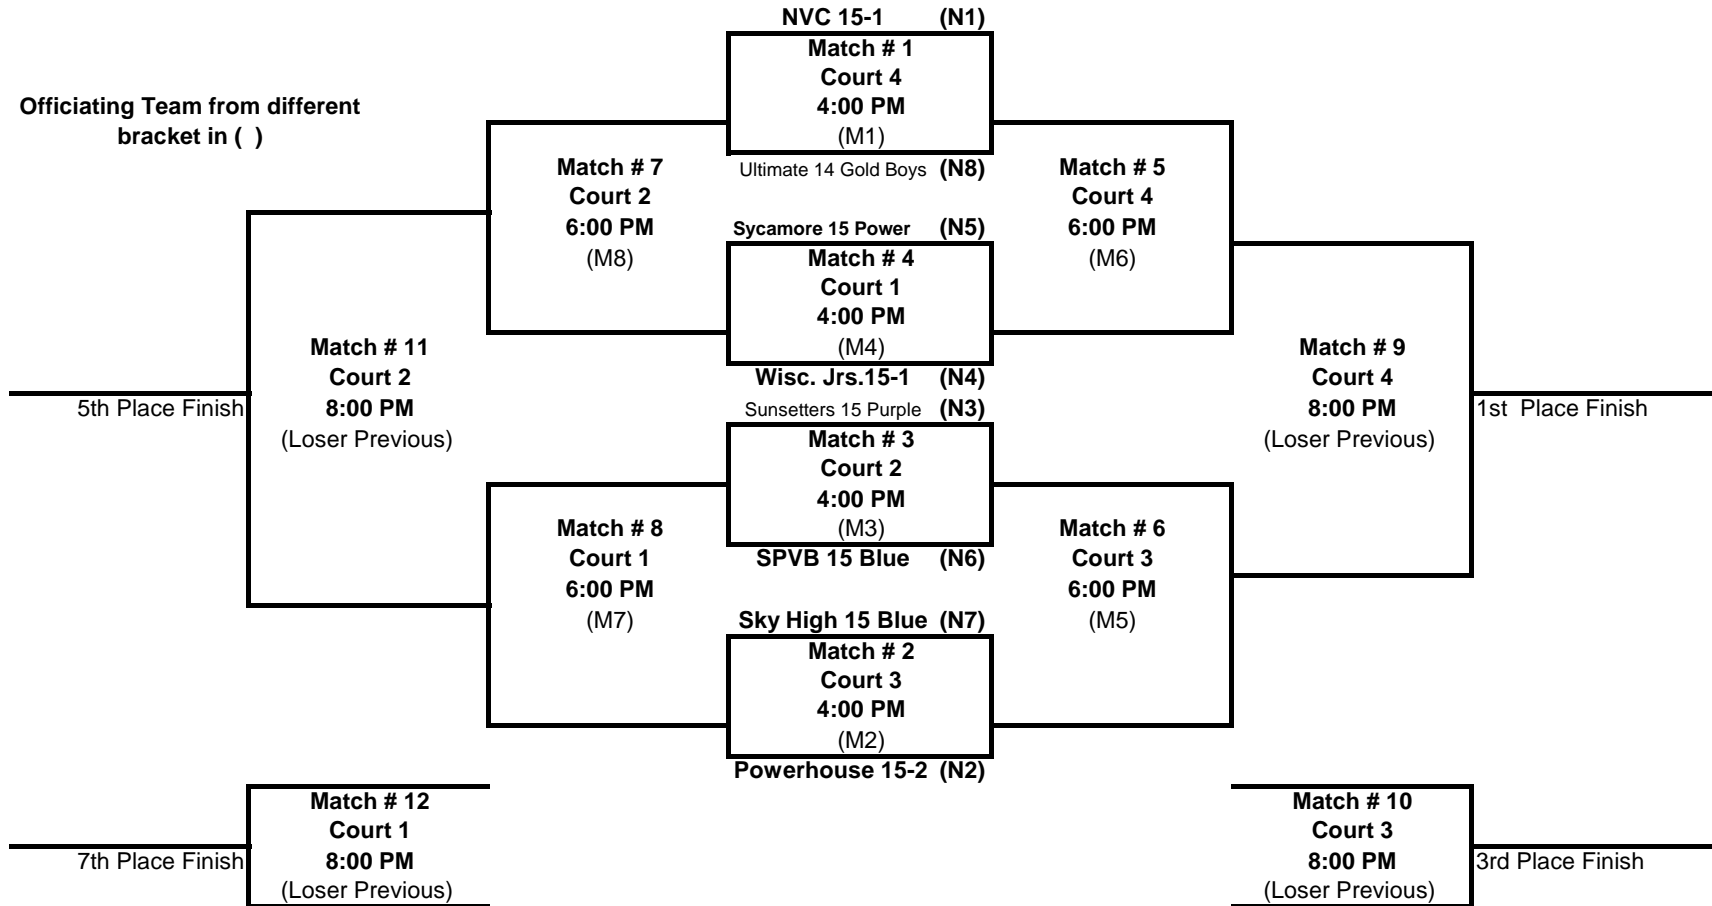

Illinois Basketball Acad.- am

Saturday, May 3, 2008

Bracket G

Fusion Sports Center- am

Saturday, May 3, 2008

Bracket H

Fusion Sports Center- am

Saturday, May 3, 2008

Bracket I

Great Lakes Center- pm

Saturday, May 3, 2008

Bracket J

Great Lakes Center- pm

Saturday, May 3, 2008

Bracket K

Great Lakes Center- pm

Saturday, May 3, 2008

Bracket L

Great Lakes Center- pm

Saturday, May 3, 2008

Bracket M

Illinois Basketball Acad.- pm

Saturday, May 3, 2008

Bracket N

Illinois Basketball Acad.- pm

Saturday, May 3, 2008

Bracket O

Fusion Sports Center- pm

Saturday, May 3, 2008

Bracket P

Fusion Sports Center- pm

Saturday, May 3, 2008