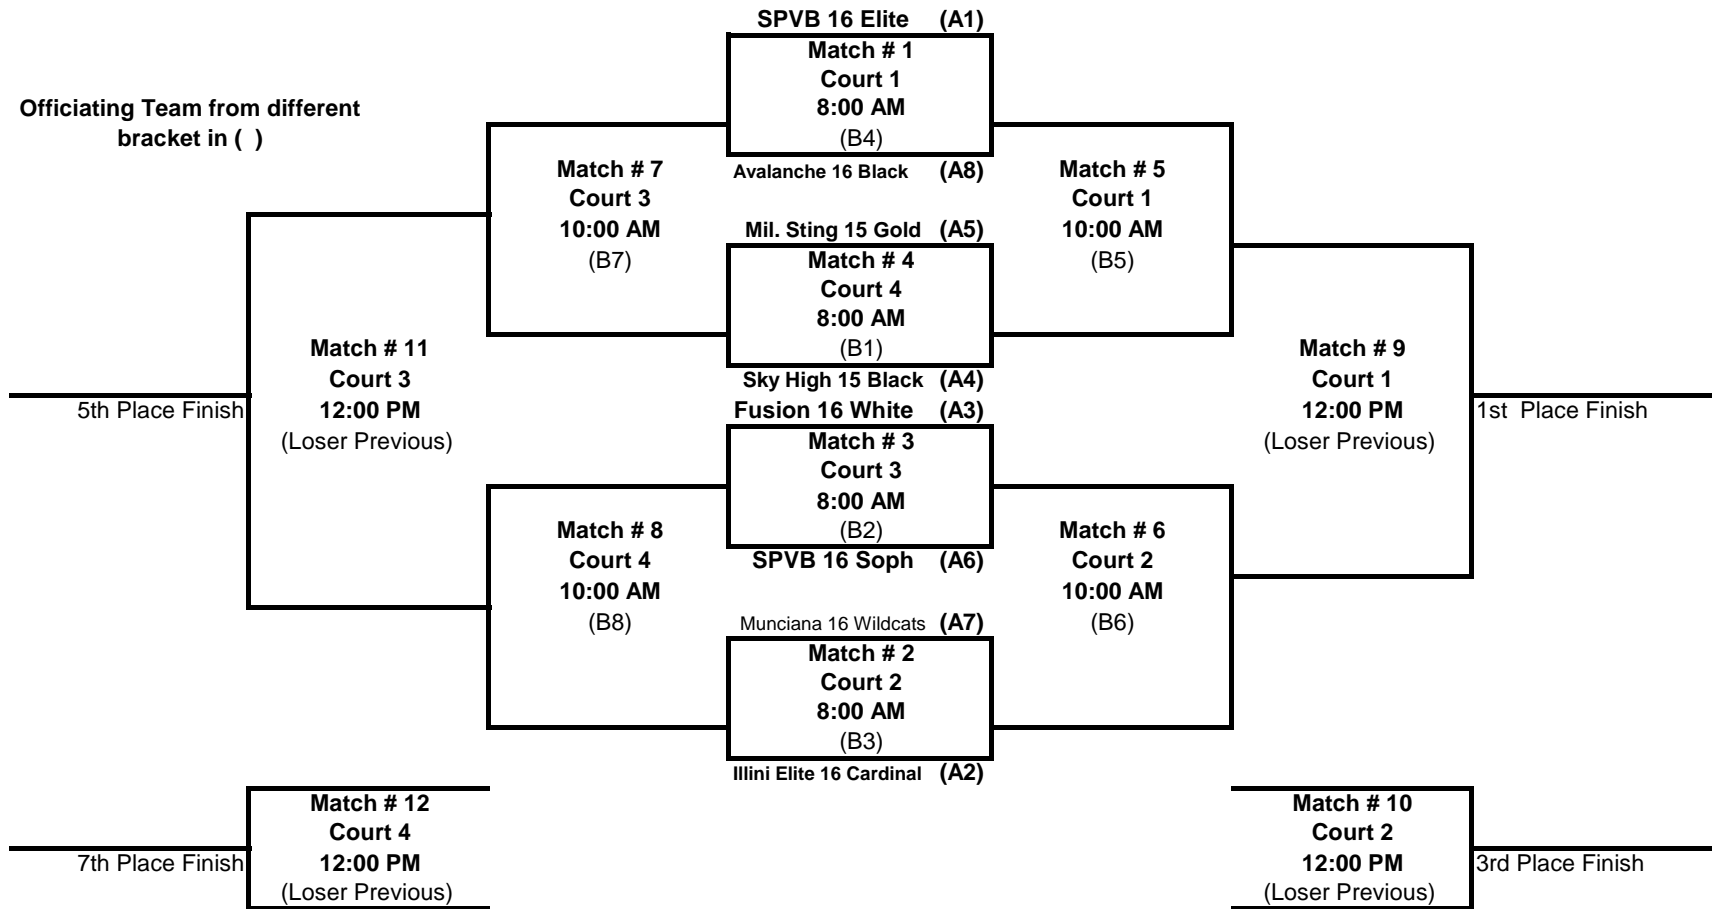

Bracket A

Great Lakes Center- am

Saturday, May 3, 2008

Bracket B

Great Lakes Center- am

Saturday, May 3, 2008

Bracket C

Great Lakes Center- am

Saturday, May 3, 2008

Bracket D

Great Lakes Center- am

Saturday, May 3, 2008

Bracket E

Illinois Basketball Acad.- am

Saturday, May 3, 2008

Bracket F

Illinois Basketball Acad.- am

Saturday, May 3, 2008

Bracket G

Fusion Sports Center- am

Saturday, May 3, 2008

Bracket H

Fusion Sports Center- am

Saturday, May 3, 2008

Bracket I

Great Lakes Center- pm

Saturday, May 3, 2008

Bracket J

Great Lakes Center- pm

Saturday, May 3, 2008

Bracket K

Great Lakes Center- pm