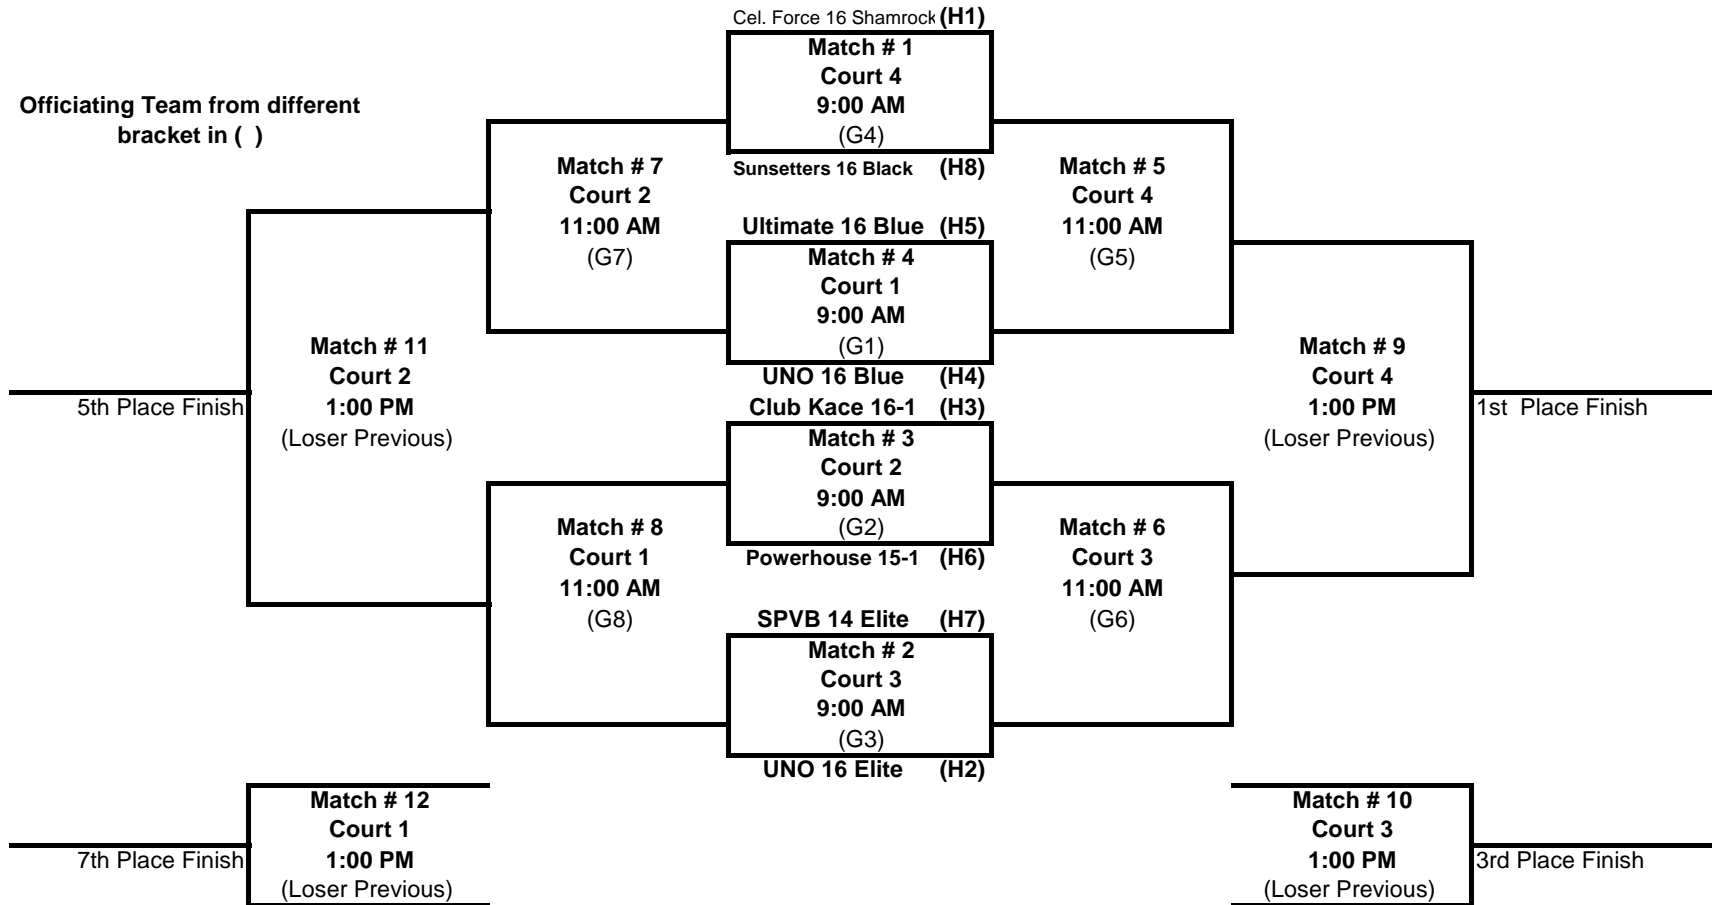

Bracket A

Great Lakes Center- am

Saturday, May 3, 2008

Bracket B

Great Lakes Center- am

Saturday, May 3, 2008

Bracket C

Great Lakes Center- am

Saturday, May 3, 2008

Bracket D

Great Lakes Center- am

Saturday, May 3, 2008

Bracket E

Illinois Basketball Acad.- am

Saturday, May 3, 2008

Bracket F

Illinois Basketball Acad.- am

Saturday, May 3, 2008

Bracket G

Fusion Sports Center- am

Saturday, May 3, 2008

Bracket H

Fusion Sports Center- am

Saturday, May 3, 2008

Bracket I

Great Lakes Center- pm

Saturday, May 3, 2008

Bracket J

Great Lakes Center- pm

Saturday, May 3, 2008

Bracket K

Great Lakes Center- pm