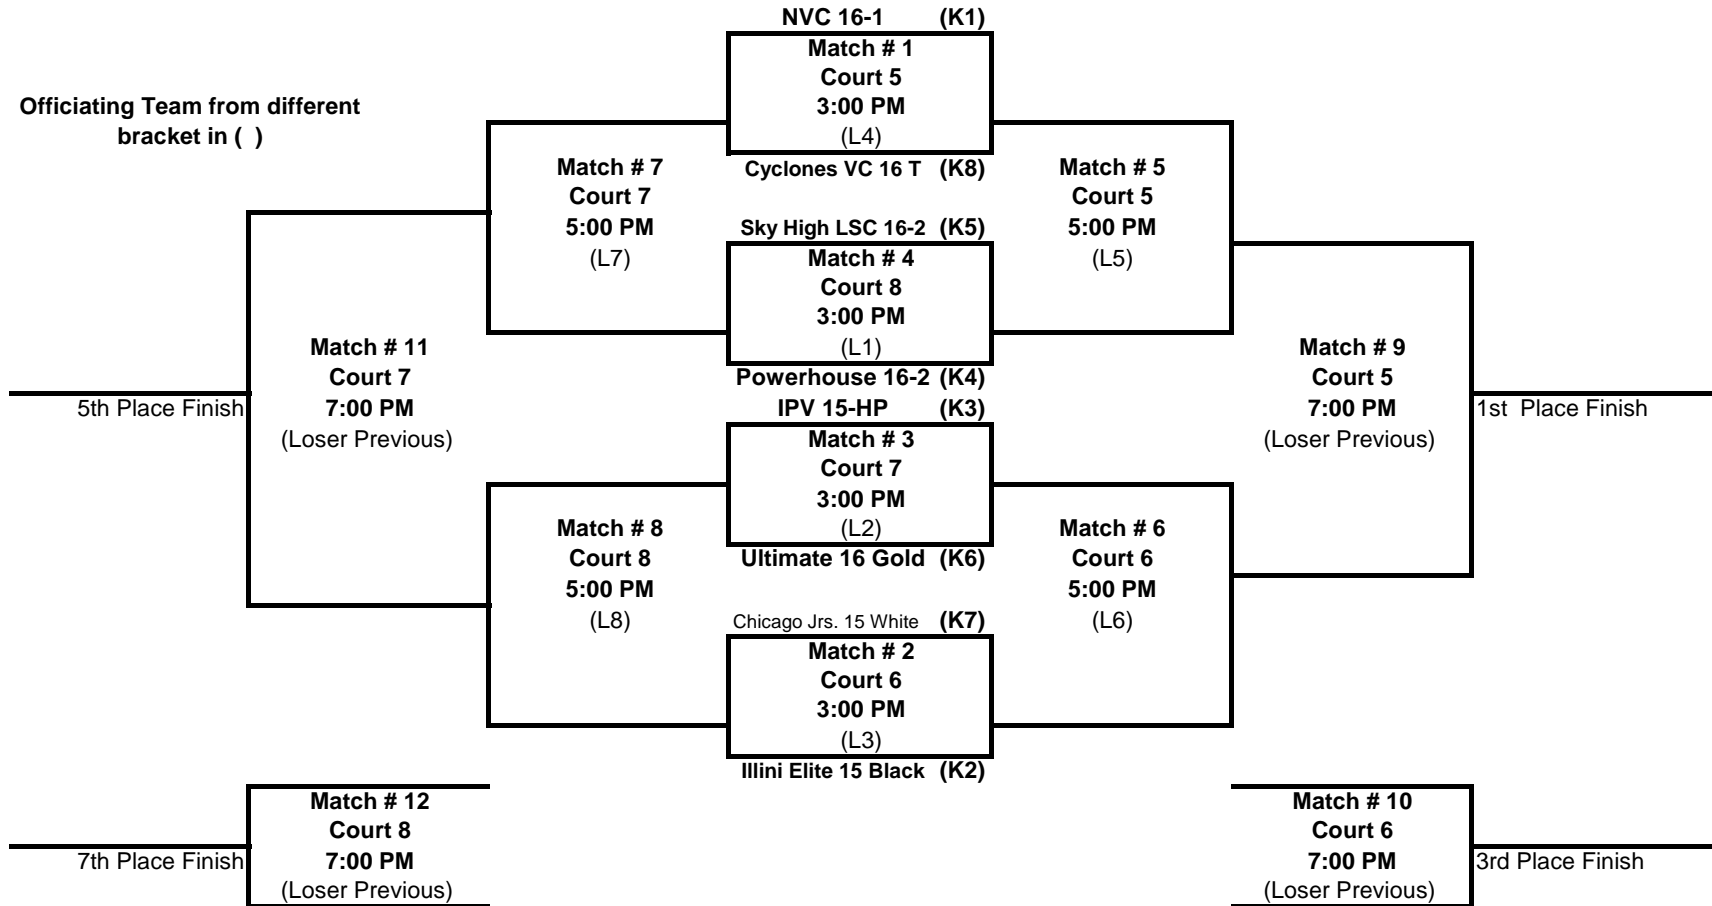

Saturday, May 3, 2008

Bracket D

Great Lakes Center- am

Saturday, May 3, 2008

Bracket E

Illinois Basketball Acad.- am

Saturday, May 3, 2008

Bracket F

Illinois Basketball Acad.- am

Saturday, May 3, 2008

Bracket G

Fusion Sports Center- am

Saturday, May 3, 2008

Bracket H

Fusion Sports Center- am

Saturday, May 3, 2008

Bracket I

Great Lakes Center- pm

Saturday, May 3, 2008

Bracket J

Great Lakes Center- pm

Saturday, May 3, 2008

Bracket K

Great Lakes Center- pm

Saturday, May 3, 2008

Bracket L

Great Lakes Center- pm

Saturday, May 3, 2008

Bracket M

Illinois Basketball Acad.- pm

Saturday, May 3, 2008

Bracket N