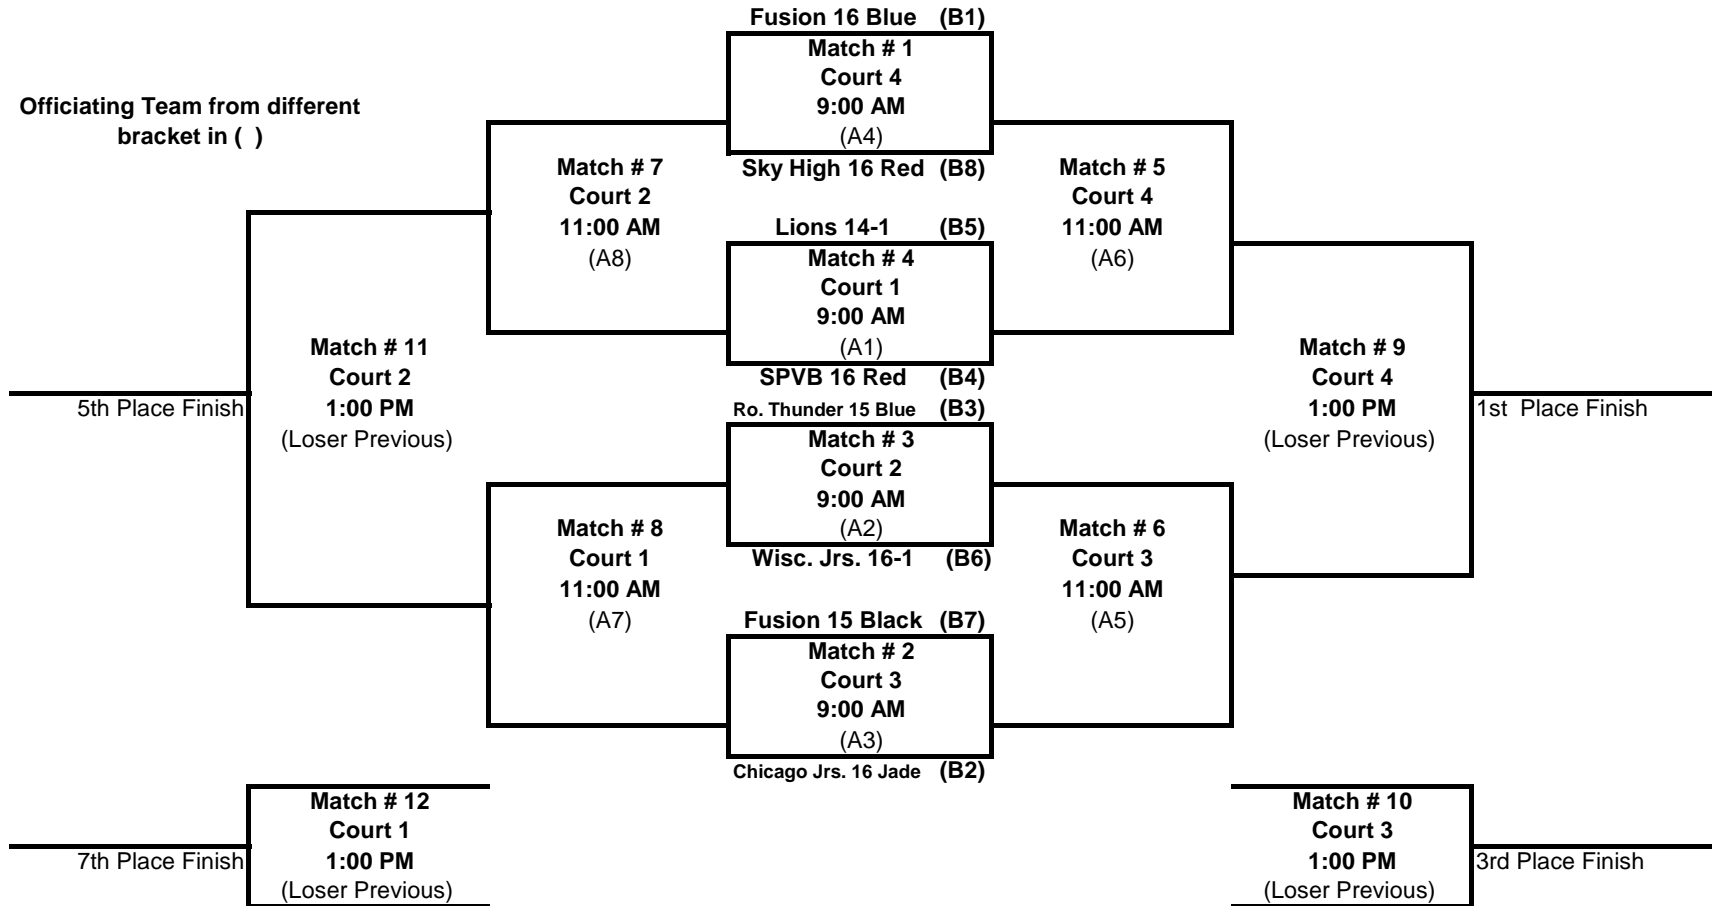

Bracket A

Great Lakes Center- am

Saturday, May 3, 2008

Bracket B

Great Lakes Center- am

Saturday, May 3, 2008

Bracket C

Great Lakes Center- am

Saturday, May 3, 2008

Bracket D

Great Lakes Center- am

Saturday, May 3, 2008

Bracket E

Illinois Basketball Acad.- am

Saturday, May 3, 2008

Bracket F

Illinois Basketball Acad.- am

Saturday, May 3, 2008

Bracket G

Fusion Sports Center- am

Saturday, May 3, 2008

Bracket H

Fusion Sports Center- am

Saturday, May 3, 2008

Bracket I

Great Lakes Center- pm

Saturday, May 3, 2008

Bracket J

Great Lakes Center- pm

Saturday, May 3, 2008

Bracket K

Great Lakes Center- pm