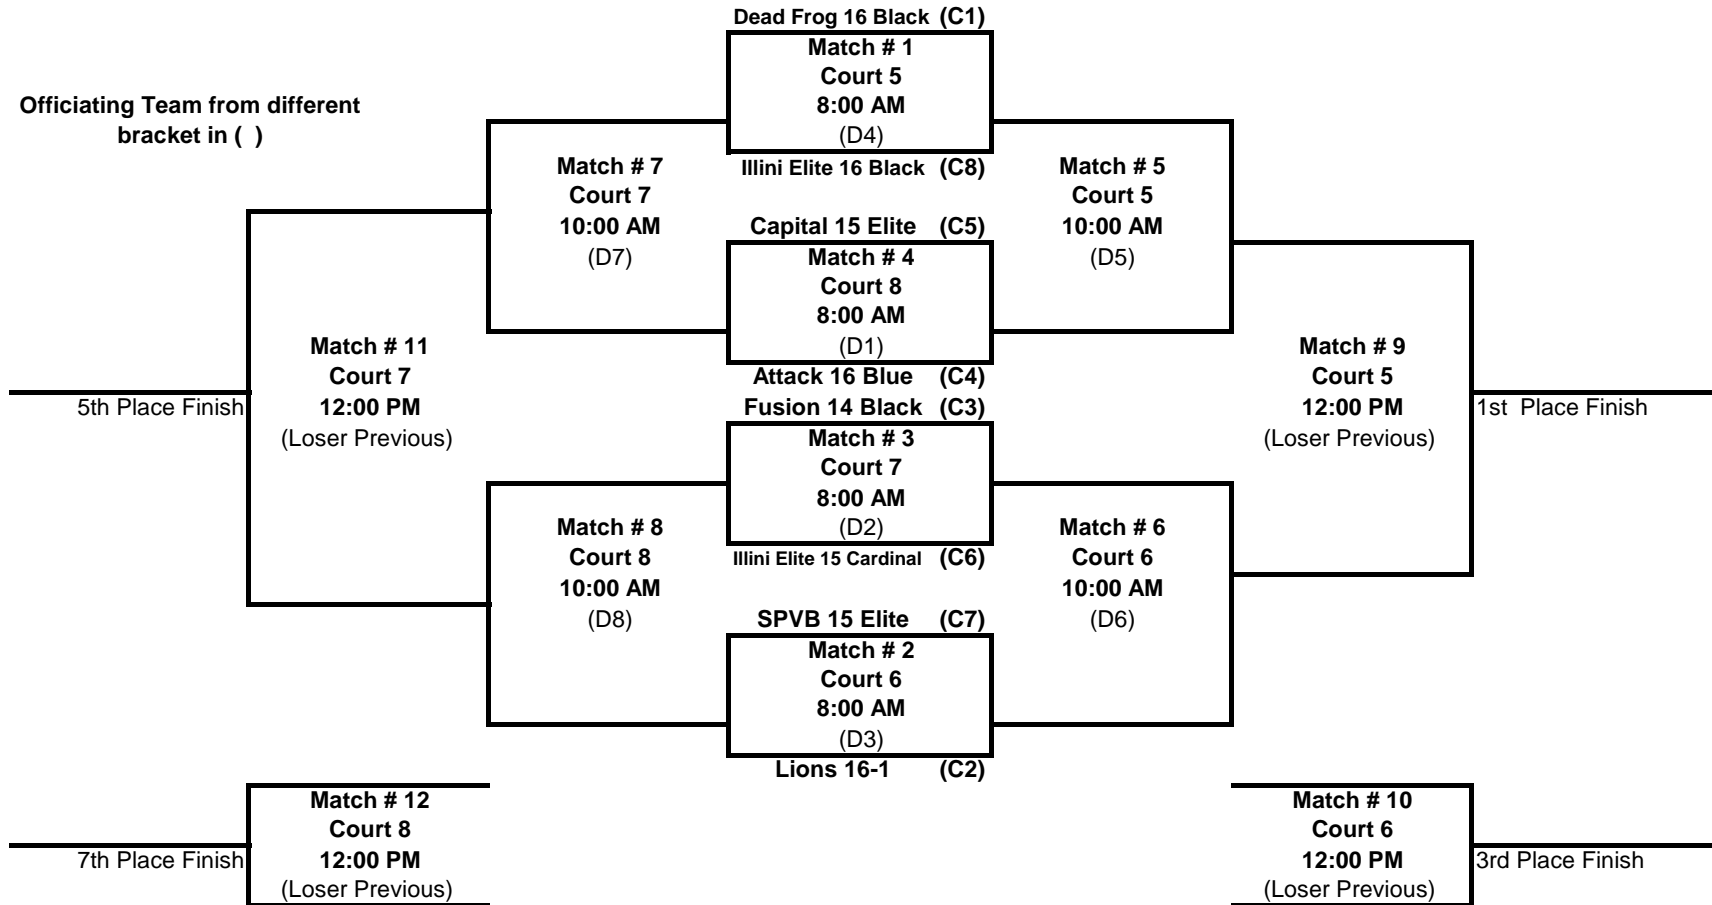

Bracket A

Great Lakes Center- am

Saturday, May 3, 2008

Bracket B

Great Lakes Center- am

Saturday, May 3, 2008

Bracket C

Great Lakes Center- am

Saturday, May 3, 2008

Bracket D

Great Lakes Center- am

Saturday, May 3, 2008

Bracket E

Illinois Basketball Acad.- am

Saturday, May 3, 2008

Bracket F

Illinois Basketball Acad.- am

Saturday, May 3, 2008

Bracket G

Fusion Sports Center- am

Saturday, May 3, 2008

Bracket H

Fusion Sports Center- am

Saturday, May 3, 2008

Bracket I

Great Lakes Center- pm

Saturday, May 3, 2008

Bracket J

Great Lakes Center- pm

Saturday, May 3, 2008

Bracket K

Great Lakes Center- pm