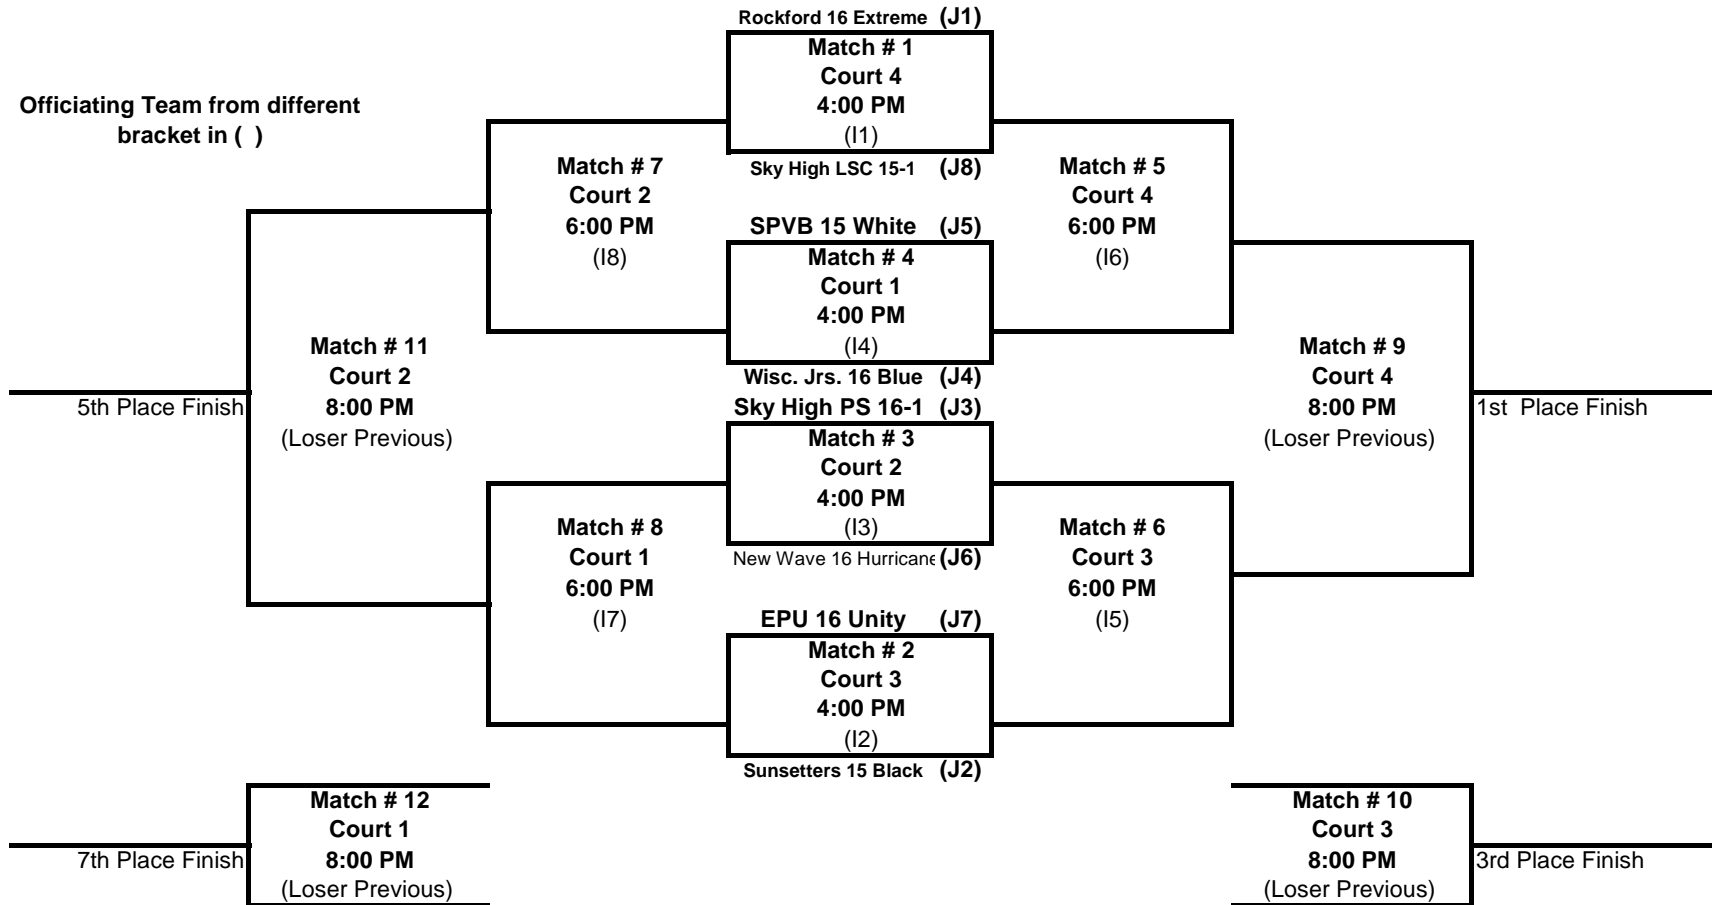

Saturday, May 3, 2008

Bracket D

Great Lakes Center- am

Saturday, May 3, 2008

Bracket E

Illinois Basketball Acad.- am

Saturday, May 3, 2008

Bracket F

Illinois Basketball Acad.- am

Saturday, May 3, 2008

Bracket G

Fusion Sports Center- am

Saturday, May 3, 2008

Bracket H

Fusion Sports Center- am

Saturday, May 3, 2008

Bracket I

Great Lakes Center- pm

Saturday, May 3, 2008

Bracket J

Great Lakes Center- pm

Saturday, May 3, 2008

Bracket K

Great Lakes Center- pm

Saturday, May 3, 2008

Bracket L

Great Lakes Center- pm

Saturday, May 3, 2008

Bracket M

Illinois Basketball Acad.- pm

Saturday, May 3, 2008

Bracket N