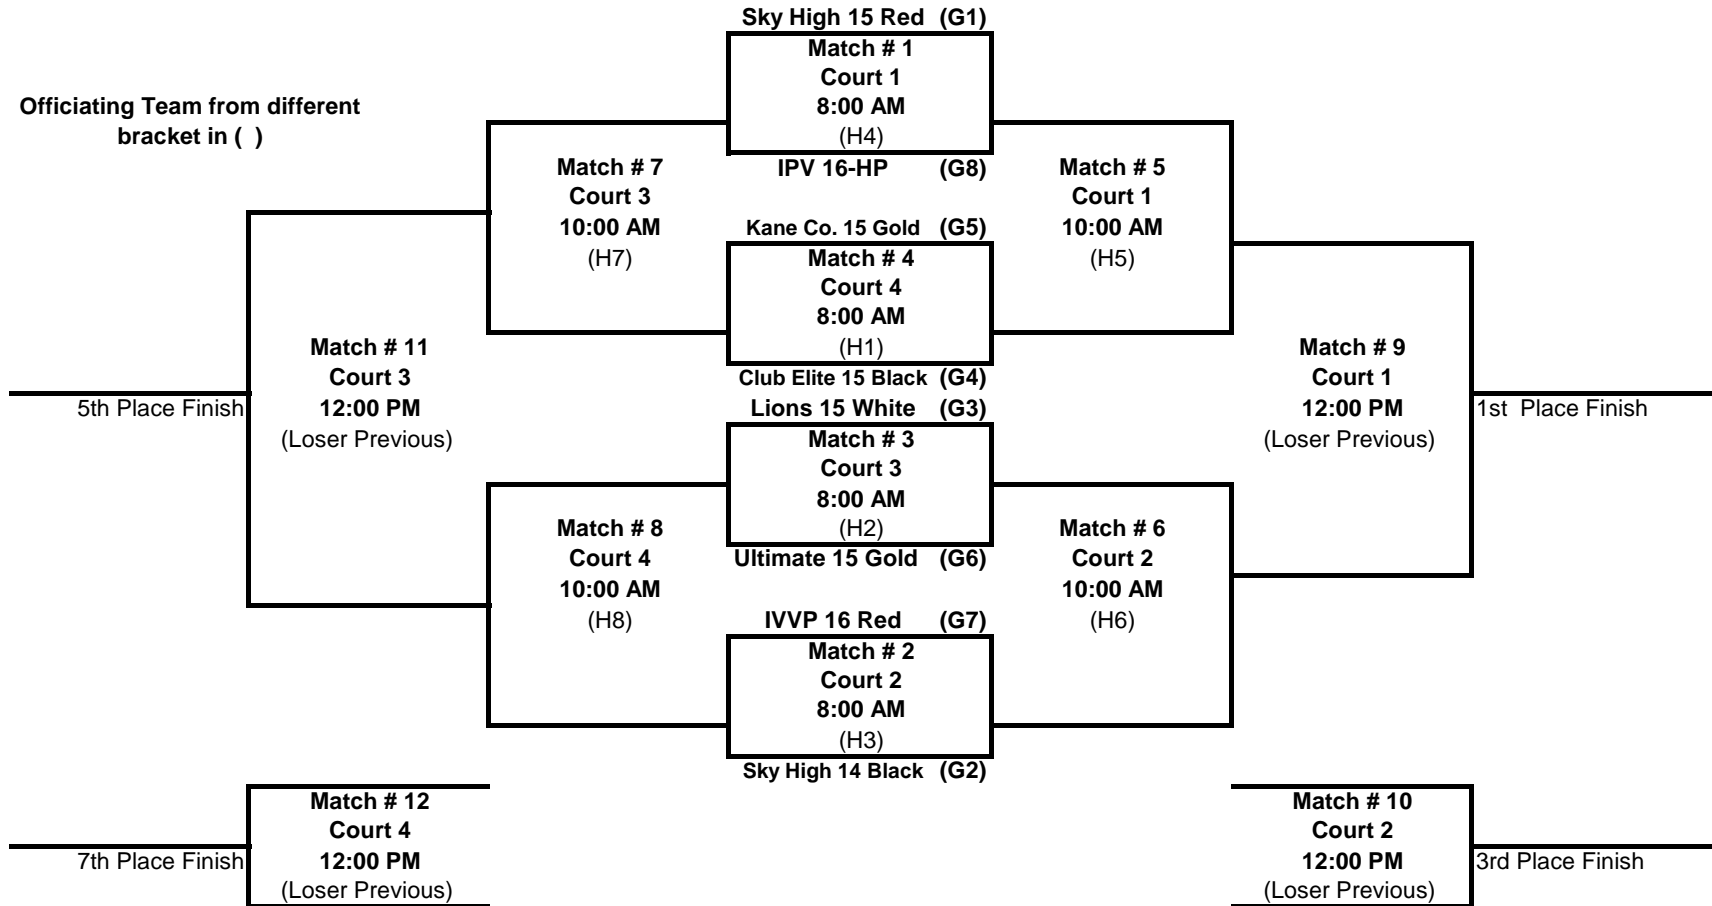

Bracket A

Great Lakes Center- am

Saturday, May 3, 2008

Bracket B

Great Lakes Center- am

Saturday, May 3, 2008

Bracket C

Great Lakes Center- am

Saturday, May 3, 2008

Bracket D

Great Lakes Center- am

Saturday, May 3, 2008

Bracket E

Illinois Basketball Acad.- am

Saturday, May 3, 2008

Bracket F

Illinois Basketball Acad.- am

Saturday, May 3, 2008

Bracket G

Fusion Sports Center- am

Saturday, May 3, 2008

Bracket H

Fusion Sports Center- am

Saturday, May 3, 2008

Bracket I

Great Lakes Center- pm

Saturday, May 3, 2008

Bracket J

Great Lakes Center- pm

Saturday, May 3, 2008

Bracket K

Great Lakes Center- pm