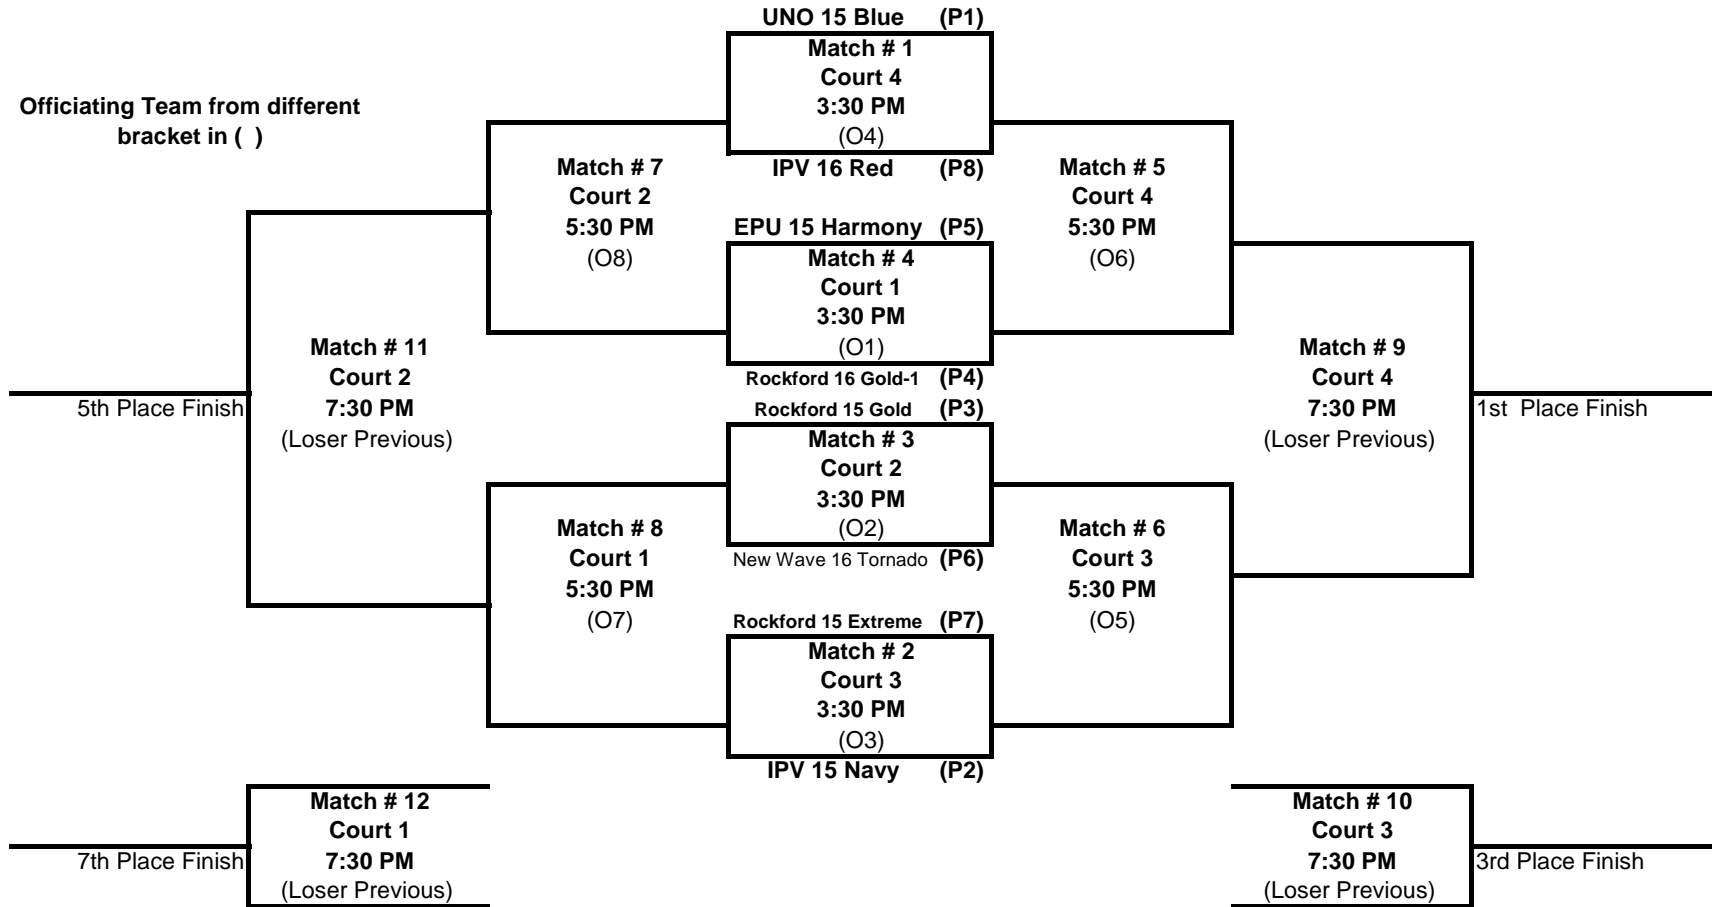

Bracket I

Great Lakes Center- pm

Saturday, May 3, 2008

Bracket J

Great Lakes Center- pm

Saturday, May 3, 2008

Bracket K

Great Lakes Center- pm

Saturday, May 3, 2008

Bracket L

Great Lakes Center- pm

Saturday, May 3, 2008

Bracket M

Illinois Basketball Acad.- pm

Saturday, May 3, 2008

Bracket N

Illinois Basketball Acad.- pm

Saturday, May 3, 2008

Bracket O

Fusion Sports Center- pm

Saturday, May 3, 2008

Bracket P

Fusion Sports Center- pm

Saturday, May 3, 2008

3 Games to 25

2:30PM R1 vs. R3 (R2)
3:30PM R2 vs. R4 (R1)
4:30PM R1 vs. R4 (R3)
5:30PM R2 vs. R3 (R1)
6:30PM R3 vs. R4 (R2)
7:30PM R1 vs. R2 (R4)

2:30PM S1 vs. S3 (S2)
3:30PM S2 vs. S3 (S1)
4:30PM S1 vs. S2 (S3)