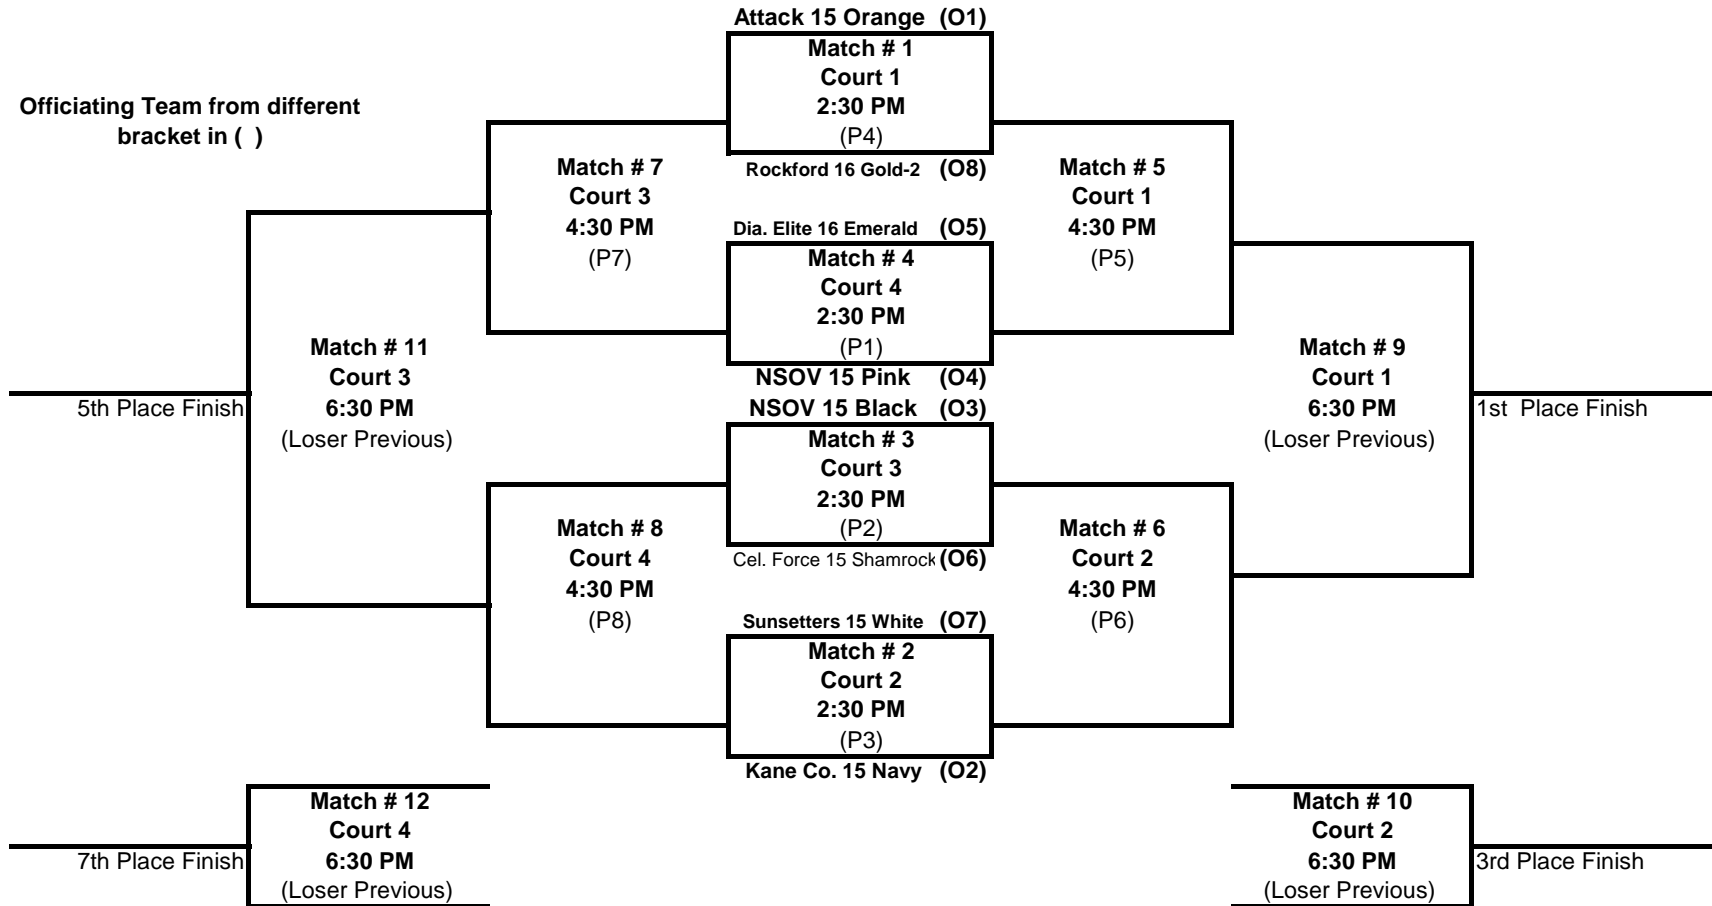

Bracket I

Great Lakes Center- pm

Saturday, May 3, 2008

Bracket J

Great Lakes Center- pm

Saturday, May 3, 2008

Bracket K

Great Lakes Center- pm

Saturday, May 3, 2008

Bracket L

Great Lakes Center- pm

Saturday, May 3, 2008

Bracket M

Illinois Basketball Acad.- pm

Saturday, May 3, 2008

Bracket N

Illinois Basketball Acad.- pm

Saturday, May 3, 2008

Bracket O

Fusion Sports Center- pm

Saturday, May 3, 2008

Bracket P

Fusion Sports Center- pm

Saturday, May 3, 2008

Pool R & Pool S
Waubonsee Comm. College - pm
Saturday, May 3, 2008

2:30 PM Start Time

Pool R - Court 1
R1. Spitfire 16 Merlin
R2. Kane Co. 15 Pink
R3. Ultimate 15 Red
R4. SPVB 14 Runbird Boys

2/3 Format

Pool S - Court 2
S1. SOVA 15 Red
S2. Nemesis 15's
S3. Club Elite 15 White