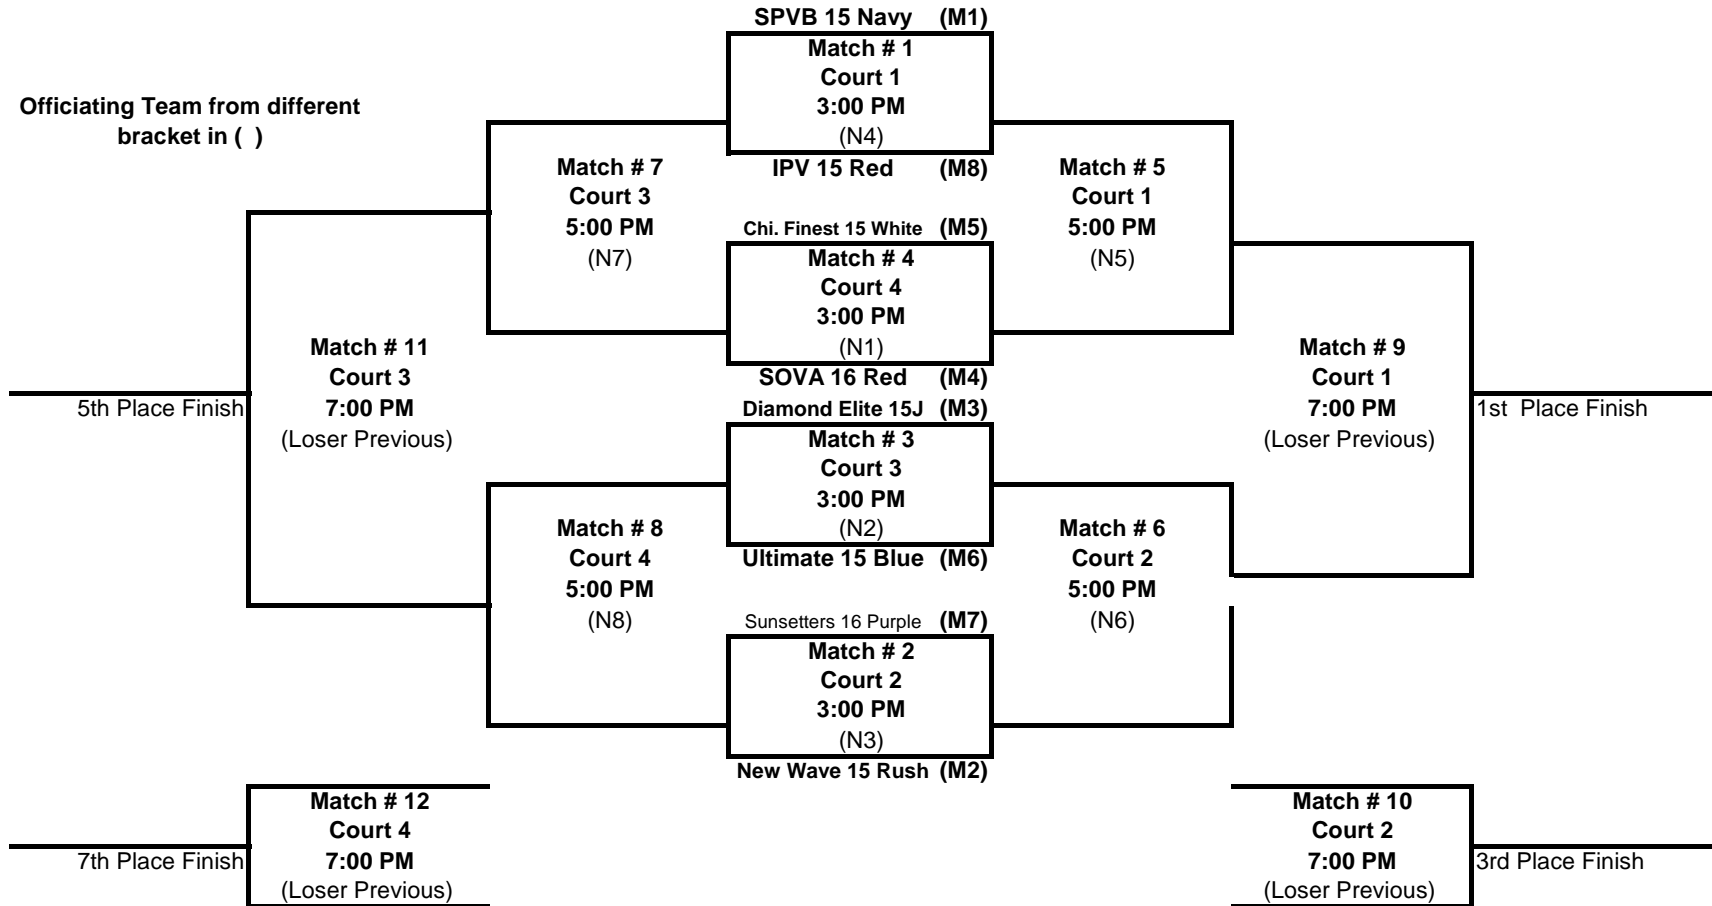

Bracket A

Great Lakes Center- am

Saturday, May 3, 2008

Bracket B

Great Lakes Center- am

Saturday, May 3, 2008

Bracket C

Great Lakes Center- am

Bracket I

Great Lakes Center- pm

Saturday, May 3, 2008

Bracket J

Great Lakes Center- pm

Saturday, May 3, 2008

Bracket K

Great Lakes Center- pm

Saturday, May 3, 2008

Bracket L

Great Lakes Center- pm

Saturday, May 3, 2008

Bracket M

Illinois Basketball Acad.- pm

Saturday, May 3, 2008

Bracket N

Illinois Basketball Acad.- pm

Saturday, May 3, 2008

Bracket O

Fusion Sports Center- pm

Saturday, May 3, 2008

Bracket P

Fusion Sports Center- pm

Saturday, May 3, 2008